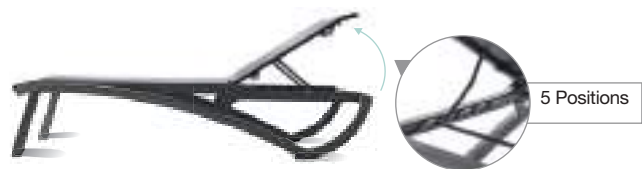

High quality fabric, no deformation.
Antibacterial and anti UV.

Tela alta calidad, indeformable,
tratada anti UV, anti bacterias.

x16

17 Kg

5 Positions

Confort optimal
Optimum comfort
Confort óptimo

XL
63 cm