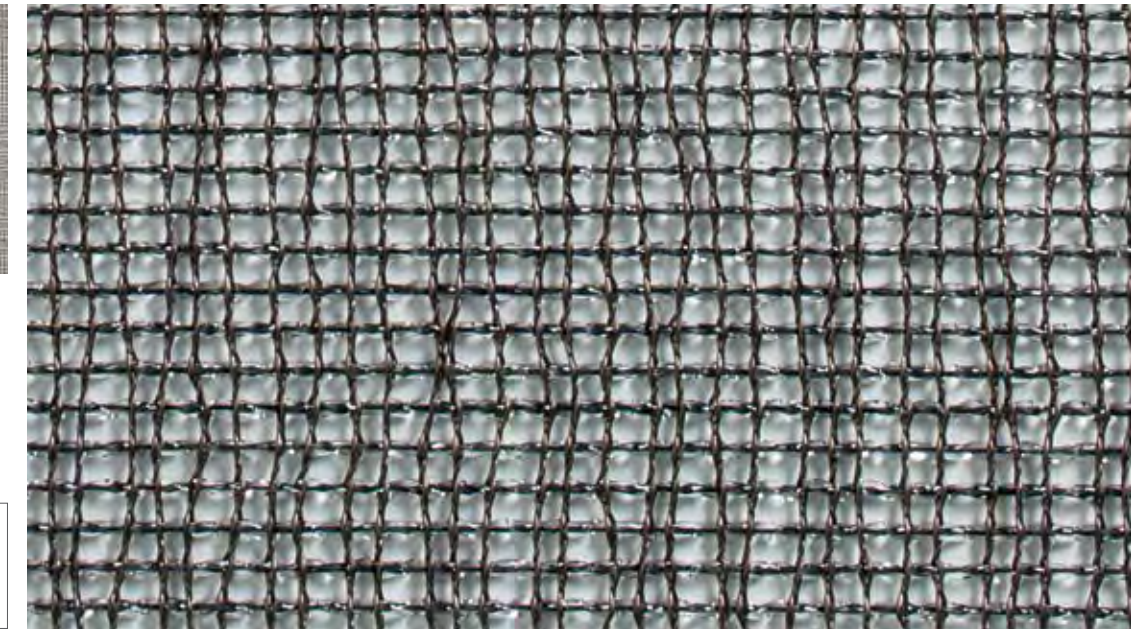

New Shape

100125-011 RUNNER
14 x 72in / 36 x 183cm

Caviar

100124-002
RECTANGLE
14 x 19in /
36 x 48cm

100429-002
HOSPITALITY
RECTANGLE
12 x 16in /
30 x 41cm

New Shape

100125-002 RUNNER
14 x 72in / 36 x 183cm