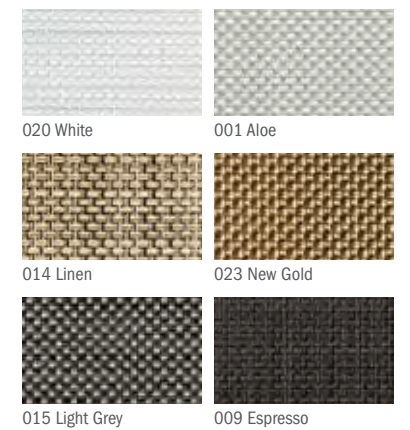

BAMBOO WIDE, shown left
1.5" (3.8cm) height
1.6" (4cm) diam.

COLOR	NO.	100323
Dune	010	■
Grey Flannel	012	■

Assembled in China.