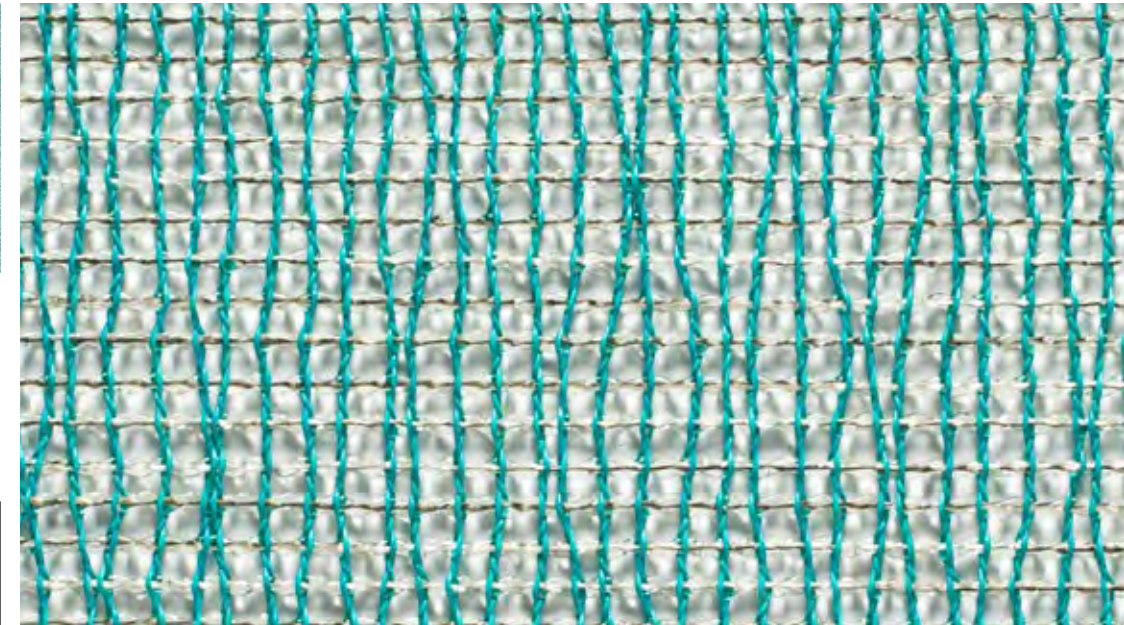

Lattice

Lemon | NEW COLOR

100124-015
RECTANGLE
14 x 19in /
36 x 48cm

100429-015
HOSPITALITY
RECTANGLE
12 x 16in /
30 x 41cm

New Shape

100125-015 RUNNER
14 x 72in/36 x 183cm

Aqua

100124-001
RECTANGLE
14 x 19in /
36 x 48cm