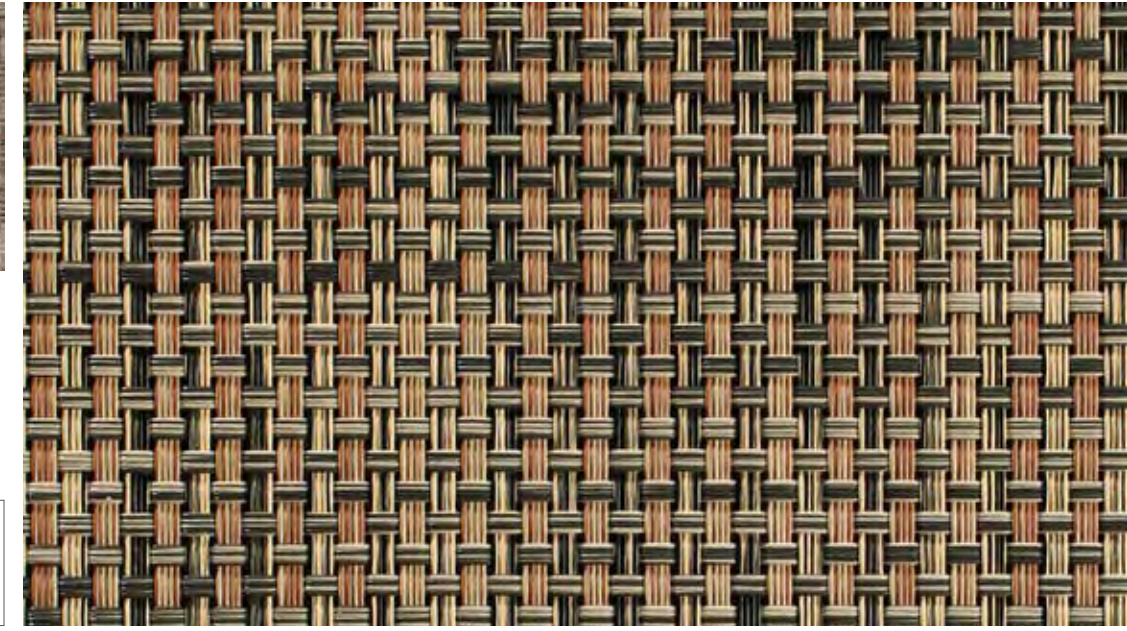

Bark

100109-002
HOSPITALITY
RECTANGLE
12 x 16in /
30 x 41cm

100110-002
RECTANGLE
14 x 19in /
36 x 48cm

100111-002
ROUND
15in / 38cm

100112-002
SQUARE
13 x 14in /
33 x 36cm

100108-002 RUNNER
14 x 72in / 36 x 183cm