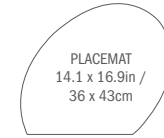

100446-019 / ON EDGE

Dill
MINI BASKETWEAVE

100446-008 / ON EDGE

CUSTOM SIZES AND SHAPES AVAILABLE. Please see page 117 for more information. Lighter colors may be more susceptible to staining agents such as tomato, chili and certain spices. Please consider this when making your selection.