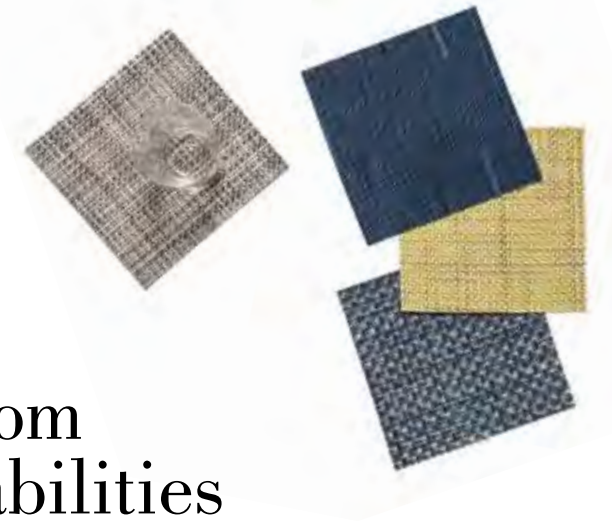

Custom Capabilities

Custom sizes and shapes are available for placemats, runners, table covers, tray liners, coasters and more. We can work with almost any service tray to develop liners that meet your specifications.

Please see page 117 for more information.