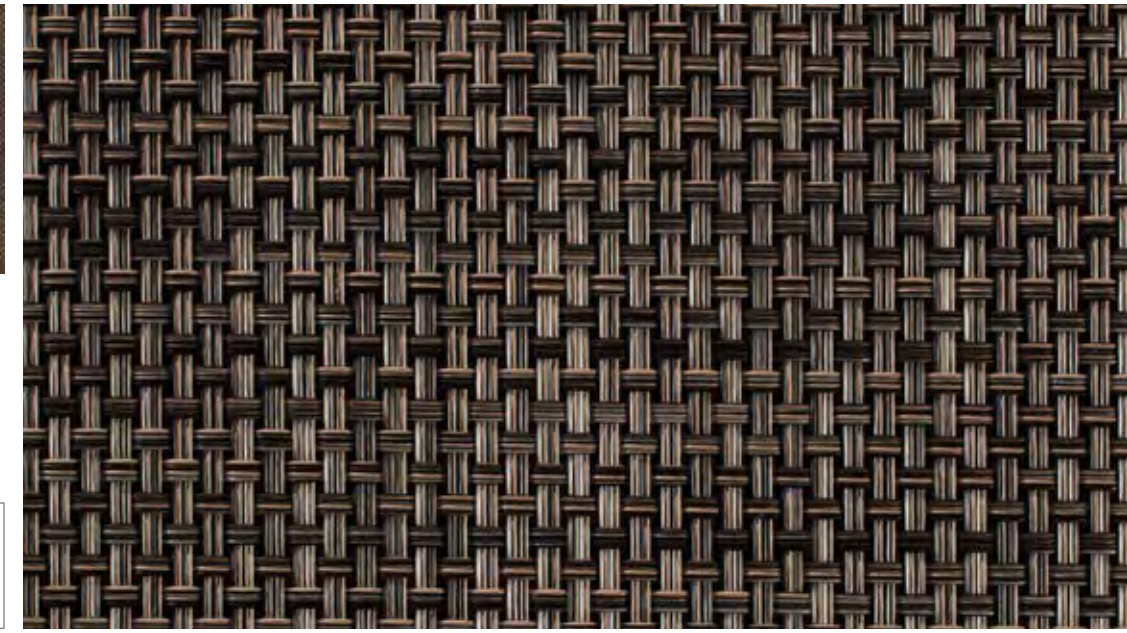

CUSTOM SIZES AND SHAPES AVAILABLE. Please see page 117 for more information.
Lighter colors may be more susceptible to staining agents such as tomato, chili and certain spices. Please consider this when making your selection.