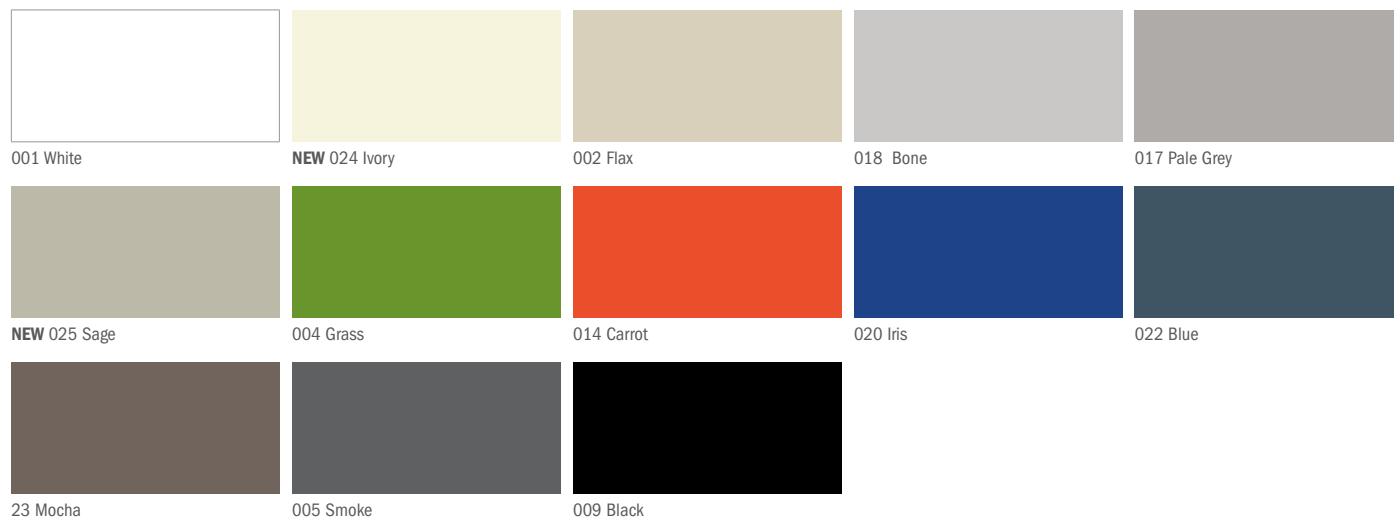

100% LINEN NAPKINS | Style no. 100154 | 21" x 21" / 53 x 53cm

100% linen, single-ply napkins. Linen program as shown available outside the EU. EU customers please see local distributor's line sheets for specifics. 21" (53cm) square with 0.25" (0.64cm) mitered hem. Please refer to page 116 for care instructions. Made in China.

INTRODUCING FOR 2017

INLAID STAINLESS STEEL | 2 SIZES

Napkin Rings

Sold individually. Stainless Steel Napkin Rings in two sizes with woven Bamboo and Mini Basketweave fabric inlays. Designed and produced in collaboration with Tivi Design.