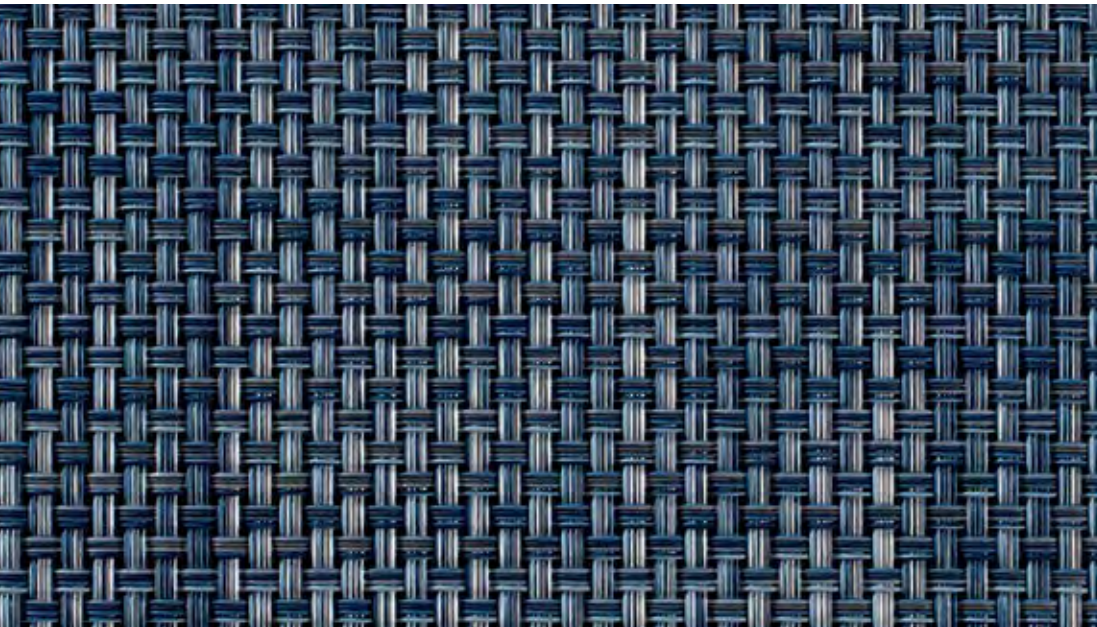

100110-012
RECTANGLE
14 x 19in /
36 x 48cm

100109-012
HOSPITALITY
RECTANGLE
12 x 16in /
30 x 41cm

100112-012
SQUARE
13 x 14in /
33 x 36cm

100111-012
ROUND
15in / 38cm

100108-012 RUNNER
14 x 72in / 36 x 183cm

100109-034
HOSPITALITY
RECTANGLE
12 x 16in /
30 x 41cm

100110-034
RECTANGLE
14 x 19in /
36 x 48cm

100111-034
ROUND
15in / 38cm

100112-034
SQUARE
13 x 14in /
33 x 36cm

100108-034 RUNNER
14 x 72in / 36 x 183cm