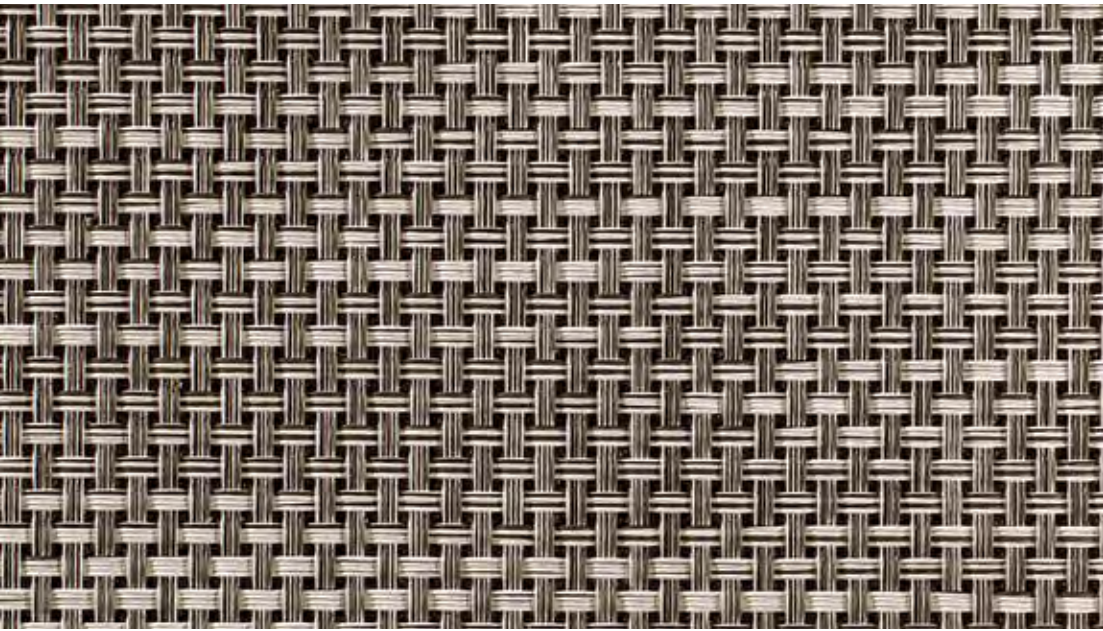

Basketweave

100110-022
RECTANGLE
14 x 19in /
36 x 48cm

100109-022
HOSPITALITY
RECTANGLE
12 x 16in /
30 x 41cm

100112-022
SQUARE
13 x 14in /
33 x 36cm

100111-022
ROUND
15in / 38cm

100108-022 RUNNER
14 x 72in / 36 x 183cm

100109-002
HOSPITALITY
RECTANGLE
12 x 16in /
30 x 41cm

100110-002
RECTANGLE
14 x 19in /
36 x 48cm

100111-002
ROUND
15in / 38cm

100112-002
SQUARE
13 x 14in /
33 x 36cm

100108-002 RUNNER
14 x 72in / 36 x 183cm