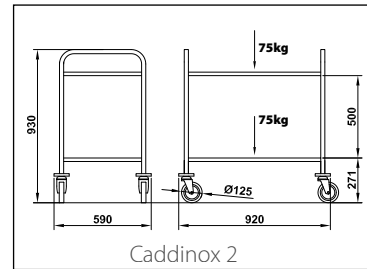

Lightweight, convenient and silent stainless steel service carts.

Chariots de service en inox légers, maniables et silencieux.

LÉGER / LIGHTWEIGHT - MANIABLE / CONVENIENT - SILENCIEUX / SILENT

Caddinox Super Caddinox