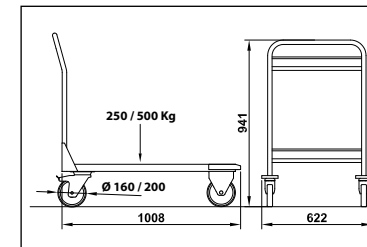

Type	Ref.	Structure	Spécificités / Features		
Masterinox 250	100301 IN	Tubes et plateforme en inox AISI 304. Tubes and platform made of AISI 304 stainless steel.	Plateforme pleine et poignée de poussée ergonomique ronde. 2 pare-chocs d'angle à l'avant / Full sheet platform and ergonomic round tube handle. 2 front corner bumpers	2 x Ø160mm Bandage caoutchouc Rubber tread	2 x Ø160mm Bandage caoutchouc Rubber tread
Masterinox 500	100302 IN	Tubes et plateforme renforcés en inox AISI 304. Reinforced tubes and platform made of AISI 304 stainless steel.	Full sheet platform and ergonomic round tube handle. 2 front corner bumpers	2 x Ø200 mm SuperElastic	2 x Ø200 mm SuperElastic

Heavy duty transport trolleys with load capacity of 250 and 500Kg.

Chariots de transport de marchandise très solide avec charges utiles 250Kg et 500Kg.

CHARGE UTILE 250KG ET 500KG / LOAD CAPACITY 250KG AND 500KG - MANIABILITÉ / HANDLING - SILENCIEUX / SILENT

Masterinox Glass Tower

CUISINE ET LES ARRIERES / KITCHEN AND BACK OF HOUSE

Trolley designed for silent transport and secured storage of dishwasher glass baskets.

Chariot pour le transport silencieux et le stockage sécurisé de paniers à verres pour lave-vaisselle.

SILENCIEUX / SILENT - STOCKAGE SÉCURISÉ / SECURED STORAGE