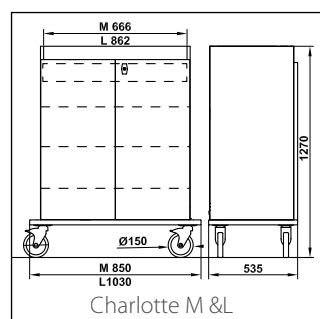

Charlotte M & L

CADDIE CHARLOTTE comes with the discreet elegance that goes so well with the classic and luxurious hotels of city-centre. Available in 12 wood finishes, CADDIE CHARLOTTE will fit naturally into your interior decor.

CADDIE CHARLOTTE se pare de l'élégance discrète qui se marie si bien avec les établissements classiques et luxueux de nos villes. Disponible en 12 finitions de bois pour s'inscrire naturellement dans votre décoration intérieure.

Type	Ref.	Structure	Finition panneaux voir p.61 Panel finish see p.61	Equipement / Equipment	 2 x Ø150 mm	 2 x Ø150 mm
Charlotte M	080103 WD	Structure complète en bois mélaminé, Full laminated wood structure.	LAM. 	1 tiroir + 1 kit portes + 3 étagères avec barres de retenue. Pare-chocs intégral. 1 drawer + 1 door kit + 3 shelves with retaining bars. Full wraparound bumper.	 2 x Ø150 mm	 2 x Ø150 mm
Charlotte L	080104 WD