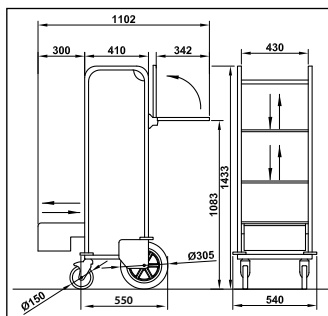

Halley

HALLEY: the smallest room attendant cart on the market: less than 55 cm long and wide!
This reduced size allows using small lifts and entering tiny cupboards. Its big rear wheels and grab handles will enable you to swing it backwards so as to cross small obstacles or go down some stairs.