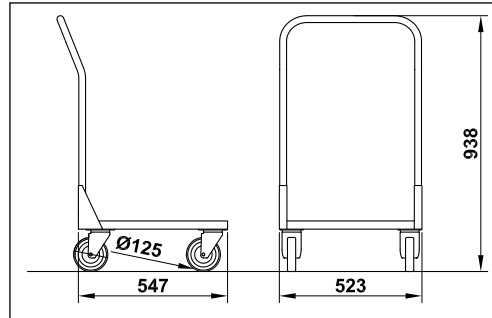

Type	Ref.	Structure	Spécificités / Features	
Glass Taxi	100402 IN	Tubes et plateau en inox AISI 304 / Tubes and platform made of AISI 304 stainless steel	Plateforme avec rebord et poignée de poussée ergonomique ronde / Platform with edges and ergonomic round tube handle	4 x Ø125mm. Bandage caoutchouc / Rubber tread

Handy trolley designed for silent transport of dishwasher baskets.

Chariot très maniable pour le transport silencieux de paniers de lave-vaisselle.

MANIABLE / HANDY - SILENCIEUX / SILENT

Glass Taxi Plate Taxi