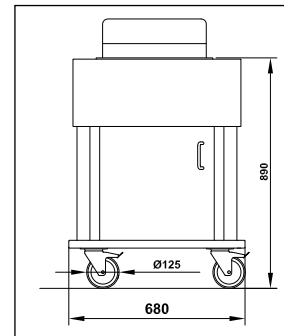

Type	Ref.	Finition panneaux / Panel finish	Capacité assiettes Plate capacity			Electric.
Eros	040104SWE	Bois mélaminé et tubes chromés / Laminated wood panels and chromed tubes	50x Ø27cm/33cm	2 x Ø125mm	2 x Ø125mm	230V 600W

*Eros : Organize your functions around the agenda of guests and visitors.
The heating core of Eros guarantees plates are dispensed warm and in an ergonomic and neat manner.*

Eros: Organisez vos banquets selon le rythme de vos hôtes et visiteurs. La colonne chauffante garantie la mise à disposition d'assiettes toujours chaudes et disponibles de manière ergonomique.

FLEXIBILITÉ / FLEXIBILITY - PROTECTION - ORGANISATION / ORGANIZATION