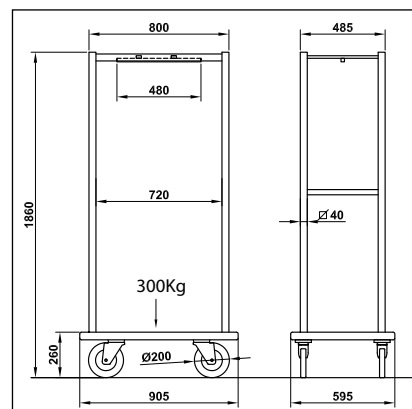

Type	Ref.	Finition / Coating						
Transbag cube	010100 CR	Chromed / Chromée	8 - 10	5 - 6	2	2	48	300

Make a fashion statement with TRANSBAG CUBE. Along with the usual Caddie durability and high load capacity, it comes with presence and shine with its chromed square section tube frame.

Affirmez votre style avec TRANSBAG CUBE, qui réunit les qualités habituelles de Caddie en matière de capacité d'emport, de protection et de longévité. Il bénéficie d'un charisme puissant avec sa structure chromée en tube carré.

DESIGN - PROTECTION - SILENCE