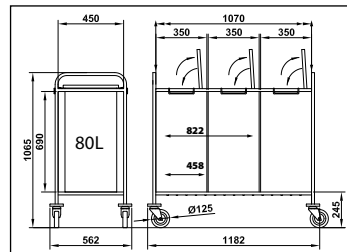

COMPACTÉ / SPACE SAVING - MANIABILITÉ / HANDLING

Caddie® Trisac

LINEN AND SERVICE CARTS FOR GUEST - CADDIE TRISAC

TRISAC 1

TRISAC 3

CADDIE TRISAC is available for 1 to 3 bags and is suitable with most of the laundry drawstring bags. With its sleek design and silent composite casters, CADDIE TRISAC can help you organize linen sorting directly in the room floor cupboard.