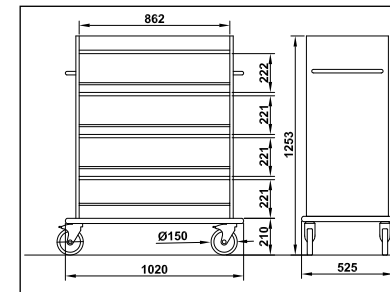

Type	Ref.	Structure	Finition panneaux voir p.61 Panel finish see p.61	Equipement / Equipment	 2 x Ø150 mm	 2 x Ø150 mm
Bar Service EASY	080403 WD	Structure complète en bois mélaminé. / Full laminated wood structure.	LAM. LBI LFA LNO LWE LCR LTA LPI LAN LSA LNE LRO LNV	4 niveaux dont 3 étagères intérieures avec barres de retenue. Pare-chocs intégral non marquant. 4 levels of which 3 inner shelves with retaining bars. Full wraparound non-marking bumper.	Chape composite et bandage caoutchouc pour moquette grand trafic. Composite fork and rubber tread caster for high traffic carpet.	

CADDIE BAR SERVICE EASY is fully opened on the 2 long sides allowing easy access to the content. A really convenient cart for straight forward operations with a bumper for premises protection.

CADDIE BAR SERVICE EASY est ouvert des 2 côtés pour faciliter l'accès à ses 3 niveaux intérieurs. Un équipement pratique qui va à l'essentiel. Son pare-chocs intégral non marquant assure la protection de vos locaux.

Easy Bar (Options RG)

Easy bar

Option Mini Bar Service

RESTAURATION D'ETAGE / ROOM FLOOR F. & B. / MINI BAR SERVICE

Casier à produits d'accueil métal sans couvercle.	Casier à produits d'accueil métal avec couvercle verrouillable.	Tiroir entièrement métal avec séparateurs intérieurs ajustables et stopper.	2 bacs et un sac avec couvercle pour tri sélectif	Roulettes larges et dures pour moquette profonde 4 piv dont 2 à frein	Roulette Super Elastic pour utilisation extérieure 4 piv dont 2 à frein	Sac à poches 8 compartiments	5ème roulette centrale
Amenity rack without a lid	Amenity rack with a lockable lid	Full metal drawer with inner adjustable separators and a stopper	2 containers and 1 bag with a lid for waste sorting	Broad hard tread casters for use on deep carpet 4 swivel 2 with brake	Super Elastic casters for outdoor use 4 swivel 2 with brake	8 compartment pocket bag	5th central caster
Pour/For: BORA BORA CHARLOTTE EASY	Pour/For: BORA BORA CHARLOTTE EASY	Pour/For: BORA BORA CHARLOTTE	Pour/For: BORA BORA CHARLOTTE	Pour/For: BORA BORA CHARLOTTE	Pour/For: BORA BORA CHARLOTTE	Pour/For: BORA BORA	Pour/For: BORA BORA CHARLOTTE
Option C	Option CC	Option D	Option ECO	Option RNY	Option RG	Option T	Option RS5