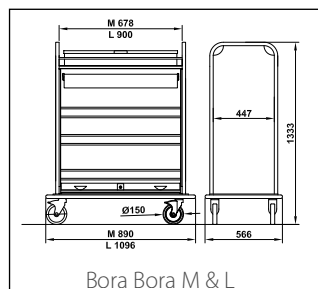

Bora Bora M & L

A modern style and lightweight yet sturdy structure, BORA BORA fits perfectly into business hotels. While a roller shutter will protect the content, its handling will make minibar refill easy.

Un style moderne et un très bon rapport poids/solidité: BORA BORA s'intègre naturellement dans les établissements d'affaires et vous comble avec sa maniabilité et son ergonomie optimisée. BORA BORA protège son contenu par un volet roulant verrouillable.

Bora Bora M & L Charlotte M & L

RESTAURATION D'ETAGE / ROOM FLOOR F. & B. / MINI BAR SERVICE