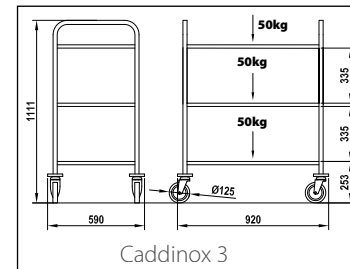

Lightweight, convenient and silent stainless steel service carts.

Chariots de service en inox légers, maniables et silencieux.

LÉGER / LIGHTWEIGHT - MANIABLE / CONVENIENT - SILENCIEUX / SILENT

Caddinox Super Caddinox