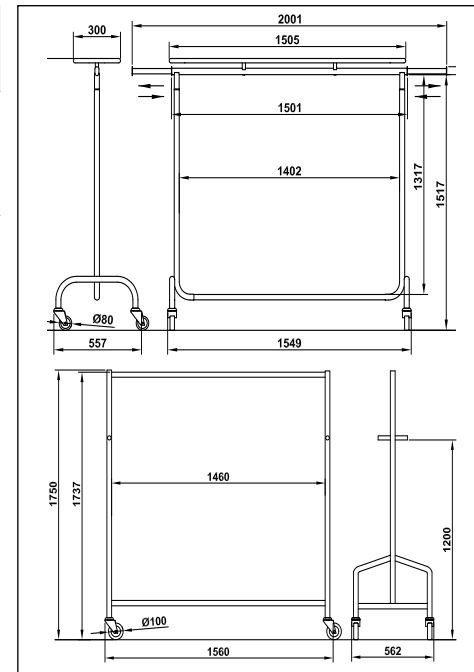

Type	Ref.	Finition panneaux Panel finish		
Stender Easy	040201CR	Tubes métalliques chromés Chromed metal tubes	4 x Ø80 mm	-
Stender Easy HR	040202CR			
Stender Z	040203CR	Tubes métalliques peints Powder coated metal tubes	2 x Ø100 mm	2 x Ø100 mm

CADDIE STENDER EASY, mobile garment rail with 2 extensions bars.(usable length increases from 1500mm to 2000mm. Option : Hat rack (HR).

CADDIE STENDER Z, nestable mobile garment rail with a space saving Z shape base.

CADDIE STENDER EASY, penderie mobile avec 2 extensions coulissantes (longueur utile passe de 1500mm à 2000mm. Option: Porte chapeau (HR).

CADDIE STENDER Z, penderie mobile emboîtable avec socle Z pour gain de place.