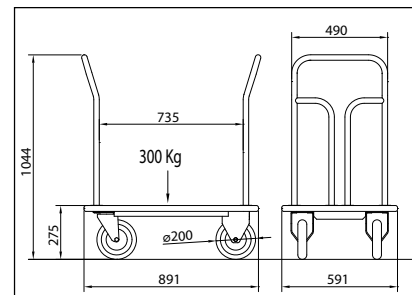

Transbag ercole

Transbag ercole S

RECEPTION / FRONT OFFICE

DISCRETION - PROTECTION - GRANDE CHARGE / HIGH LOAD CAPACITY - LIGNE BASSE / LOW LINE