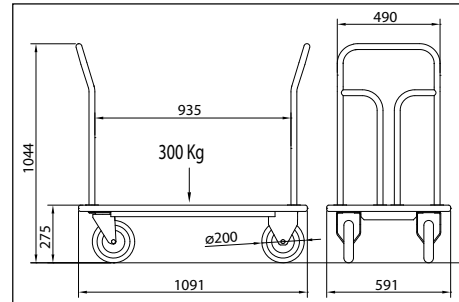

Type	Ref.	Finition / Coating					
Transbag ercole	010402 CR / BR	Chromed / Brass Chromée / Laiton	8 - 10	2	2	30	300

With their low line, ERCOLE and the shorter ERCOLE S, will enter in any low ceiling elevator or room. Their discreet design, high load capacity and good value will convince from day one.

Avec leur lignes basses, les ERCOLE et leur version compacte, ERCOLE S, pourront entrer dans les ascenseurs et les pièces à plafond bas. A ceci s'ajoute discrétion, capacité de charge et tarif étudié.