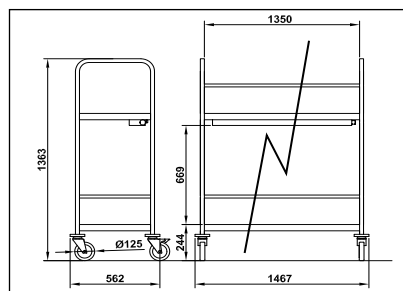

CADDIE ROOM SERVICE BOX TAXI, the stainless steel mobile shelving designed to transport and heat-up up to 6 HOT BOX simultaneously, also guarantees safe and clean storage of your HOT BOXes when they are not in operation.

CADDIE ROOM SERVICE BOX TAXI, l'étagère mobile en inox pour transporter et mettre en température jusqu'à 6 HOT BOX simultanément, vous garantit également un stockage sécurisé et propre des caissons lorsque ceux-ci ne sont pas utilisés.

ORGANISATION - SECURITÉ / SAFETY - HYGIENE

Box Taxi Hot Box

RESTAURATION D'ETAGE / ROOM FLOOR FOOD & BEVERAGE