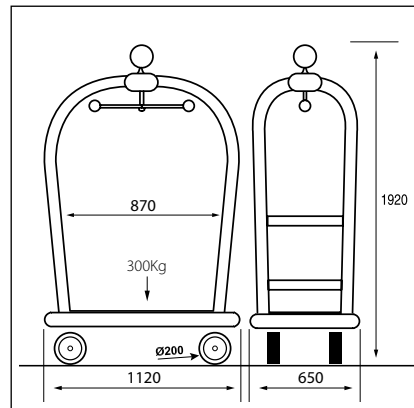

ELEGANCE & STYLE - PROTECTION - SILENCE - GRANDE CHARGE / HIGH LOAD CAPACITY

Type	Ref.	Finition / Coating						
Transbag one IN	9 972 90 14	Inox brossé Brushed st.less Steel tubes Ø50mm	10 - 12	5 - 6	2	2	60	300