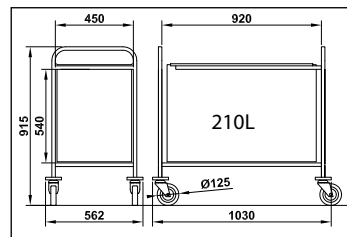

Linen and Service

LINEN AND SERVICE CARTS FOR GUEST AREAS

Caddie® Sac Easy & Hydro

LINEN AND SERVICE CARTS FOR GUEST - CADDIE SAC EASY

CADDIE SAC EASY

CADDIE SAC HYDRO

A slim line to ease corridor traffic, composite casters for silent progress, a high ergonomic handle and a very high capacity: CADDIE SAC EASY and HYDRO (with a water repellent bag) are essential to any hotel's linen management.