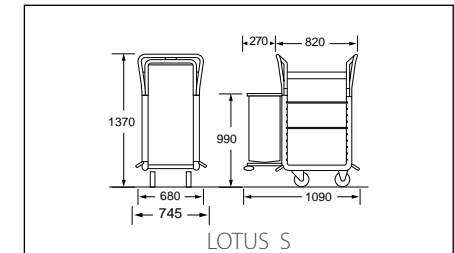

Lotus

CADDIE LOTUS is unique. Design and functions fully stand out of the usual room floor equipment. The outer structure and handles are covered in soft touch foam to leave no visible sharp edges and offer a seamless and calm inspiring set with a bumper-like soft outer shell protecting your interior. LOTUS SATELLITE is a self-standing cart which can carry a 150L linen bag. Used either alone or clipped onto the LOTUS trolley: a CADDIE HOTEL innovation improving productivity and process ergonomics.

LOTUS est unique: son aspect et ses fonctionnalités le différencient des équipements habituels des étages. La structure et les poignées entièrement moussées, au toucher agréable et sans aspérité créent ainsi un ensemble homogène invitant au calme et protège parfaitement vos locaux, meubles et cadres de porte. LOTUS SATELLITE est un module autoporteur avec sac à linge de 150L. Autonome ou attelé au chariot principal, cette innovation CADDIE HOTEL vous offre plus de productivité et d'ergonomie.

DESIGN - PROTECTION - ERGONOMIE / ERGONOMICS - FONCTIONNALITES / FUNCTIONS