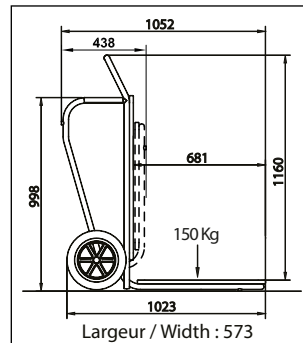

With curved lines, soft and silent wheels of large diameter and a foldable suitcase platform, ORSA is available in stainless steel tubing (ideal for outdoor use) and brass tubing.

Avec des lignes courbes, de belles roues, grandes et silencieuses et un plateau repliable, ORSA existe en version inox, idéale pour l'extérieur, et laiton.

STYLE - PATEAU REPLIABLE / FOLD UP PLATFORM - FRANCHISSEMENT / OBSTACLE CROSSING ABILITY - ANTI CORROSION / CORROSION PROOF

Type	Ref.	Finition / Coating			
Orsa	010500 IN / BR	Brushed S.Steel / Brass Inox brossé / laitonnée	6 - 7	2 x Ø300mm	30