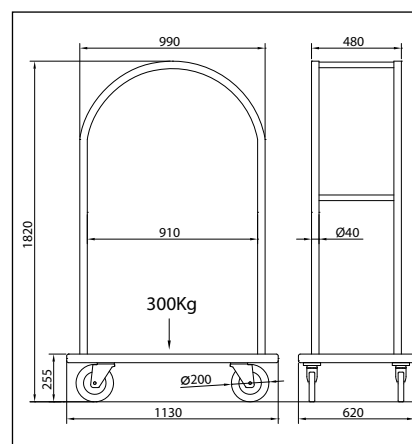

Transbag cube

Transbag smart

With its lower line, TRANSBAG SMART will fit into low ceiling elevators or rooms. Delivered disassembled to reduce freight charges. Available in chromed or brass finish.

Avec sa ligne basse, TRANSBAG SMART accède aux ascenseurs et aux pièces au plafond bas. Livré démonté, pour réduire les frais de transport. Disponible en finition chromée ou laiton.

LIGNE BASSE / LOW LINE - PROTECTION - LIVRÉ DÉMONTÉ / DELIVERED DISASSEMBLED - GRANDE CHARGE / HIGH LOAD CAPACITY

Type	Ref.	Finition / Coating						
Transbag smart	010200 CR / BR	Chromed / Solid brass Chromée / Laiton	8 - 10	5 - 6	2	2	48	300