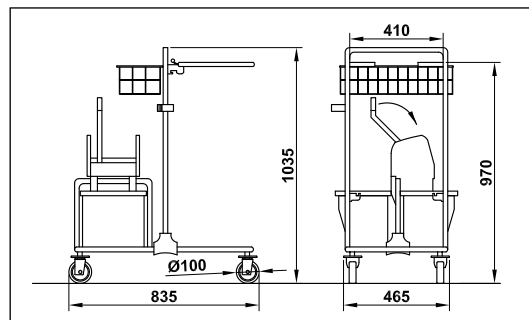

Type	Ref.	Structure	Spécificités / Features	 4 x Ø100mm.
Transnet	020201 PL	Tube d'acier chromé Chromed steel tube	Couvercle + élastique de fixation sac à déchets + 2 seaux + 1 essoreur Lid + waste bag strap + 2 buckets+ 1 wringer	Résistantes à l'eau avec 4 pare-chocs annulaires Waterproof with 4 donut bumpers

Sturdy and bumper equipped janitor's trolley.

Chariot de nettoyage et collecte des déchets solide et avec pare-chocs de protection.

COMPACT - SILENCIEUX / SILENT - TRÈS ROBUSTE / SUPER STURDY