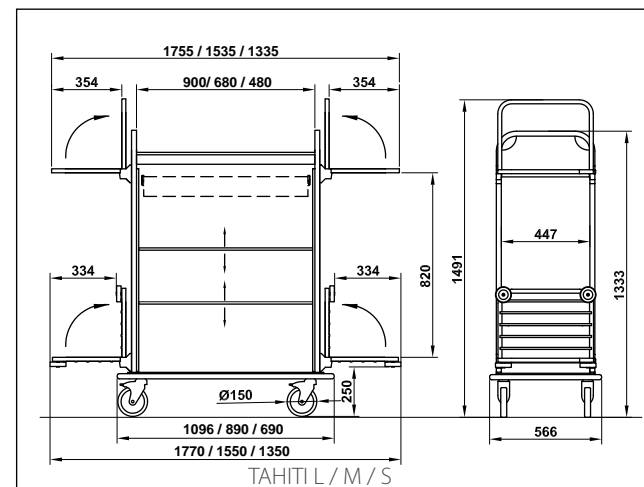

EFFICACITÉ / EFFICIENCY - OPTIONS - SILENCE - PROTECTION